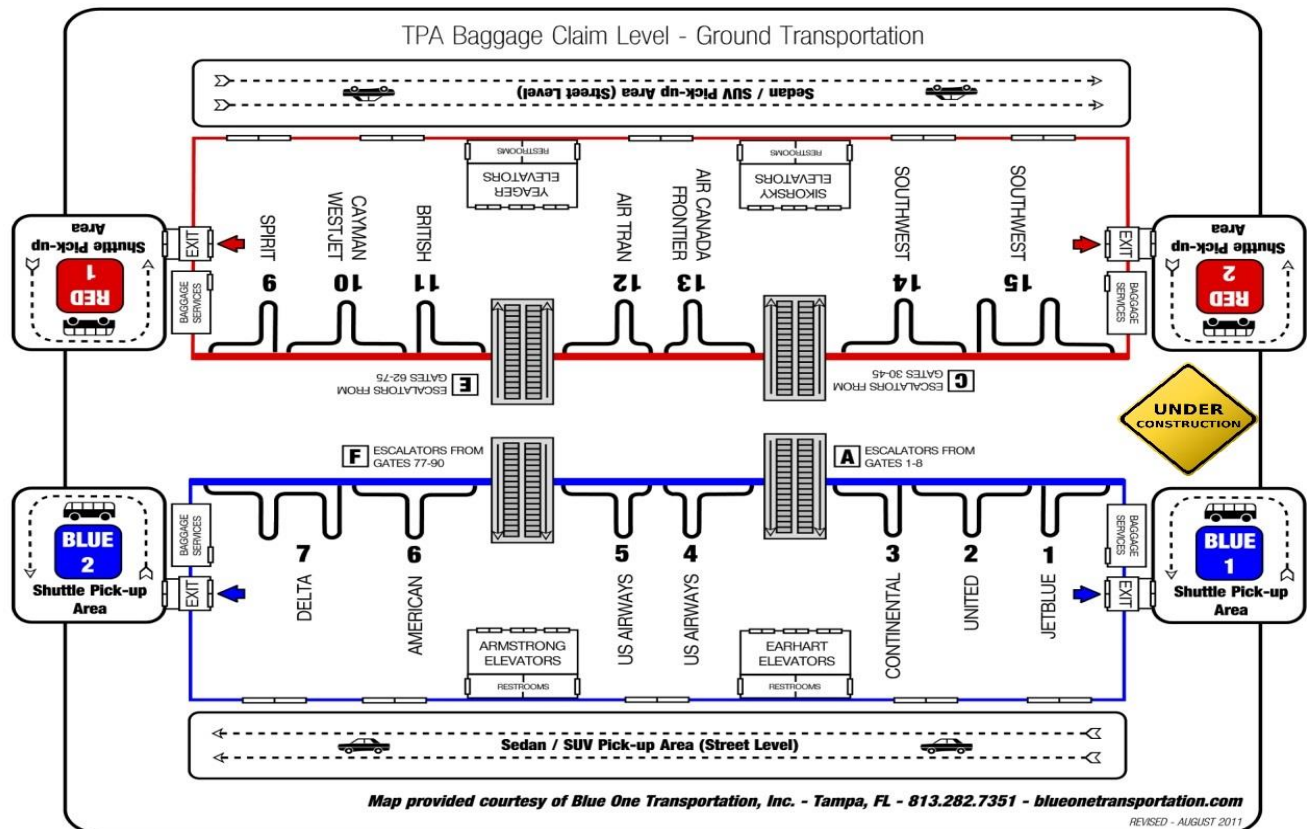

Non Stop Airport Transportation

Blue One Transportation, the Tampa Marriott Waterside preferred shuttle service, offers non-stop transportation to and from the Tampa International Airport. No reservations are needed-

Group: TechConnect

Pricing is \$15.00 per person, each way.

***Please call (813) 282-7351 from baggage claim once you have collected your luggage. Print out flyer for OR present it on your mobile device.**

Departing the Marriott please meet our shuttle outside the main lobby every top of the hour starting at 5:00 AM. Special Rate for top of the hour ONLY